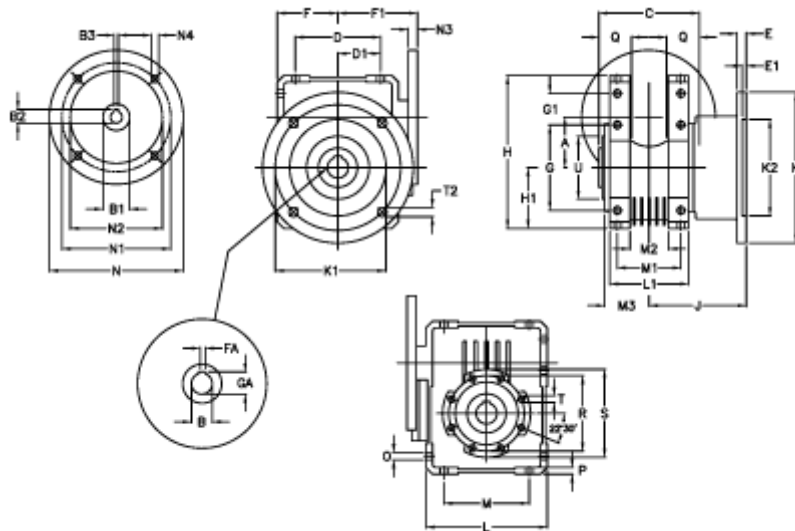

Article number: 392208602343616

Description: Worm Gear with Torque Limiter
W86 L1-UF-23-P90 B14

Measures

A = 86.90	E = 15	H = 245.5	M = 144	N4 = 8,5	U = 110
B = 35	E1 = 6	H1 = 100.0	M1 = 101	O = 11.5	
B1 E7 = 24	F = 100	J = 151.0	M2 = 57	P = 11	
B2 = 27.3	F1 = 128	K = 210	M3 = 65	Q = 45	
B3 H9 = 8	FA = 10	K1 = 176	N = 140	R = 130	
C = 140	G = 144	K2 = 152	N1 = 115	S = 150	
D = 144.0	G1 = 45.5	L = 200	N2 = 95	T = M10x18	
D1 = 72.0	GA = 38.3	L1 = 125	N3 = 7.5	T2 = 12.5	